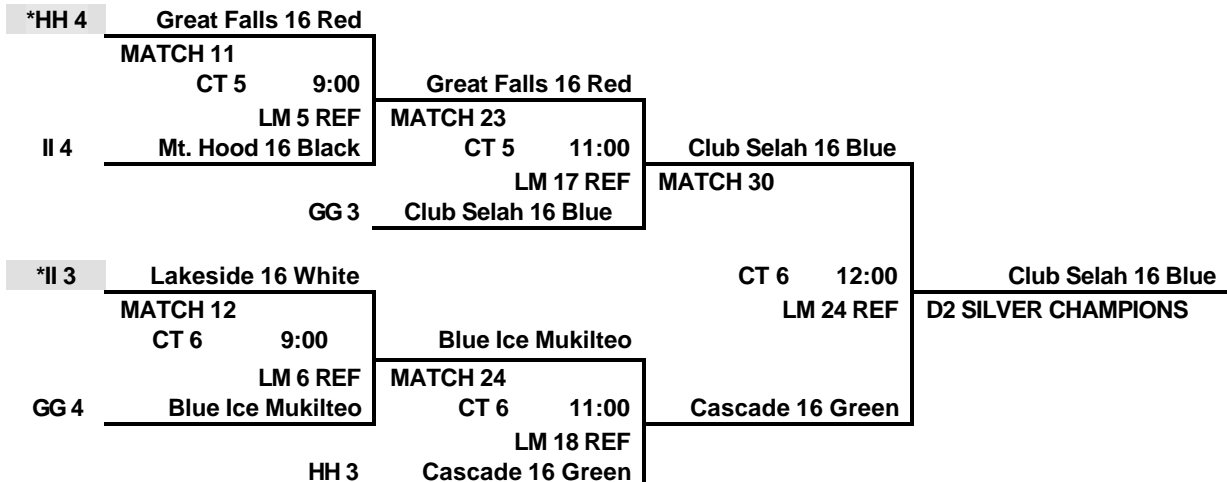

DIVISION 2 B

POOL JJ Juanita HS CT 4	POOL KK Juanita HS CT 5	POOL LL Juanita HS CT 6
9. 3rd A, G-Town 16's	10. 3rd B, Puget Sound 15 Silver	9. 3rd C, Greater Col 16 White
10. 3rd F, Athena 15 Delta	11. 3rd E, Vanc Lightning Jerry	10. 3rd D, Athena 16 Beta
11. 4th E, Edmonds 15 Blue	12. 4th D, Narrows Black 16-2	11. 4th F, Northshore 15 Jade
12. 4th B, Salem Vicky	13. 4th C, SFY 15 Moses	12. 4th A, Salem Ken

2005 Adidas NW Juniors President's Day Weekend Tournament 16 UNDER TOURNAMENT PLAYOFFS

DIVISION 1 GOLD

DIVISION 1 SILVER

DIVISION 1 BRONZE

2005 Adidas NW Juniors President's Day Weekend Tournament 16 UNDER TOURNAMENT PLAYOFFS

DIVISION 1 COPPER

DIVISION 2 GOLD

DIVISION 2 SILVER

2005 Adidas NW Juniors President's Day Weekend Tournament

16 UNDER TOURNAMENT PLAYOFFS

DIVISION 2 BRONZE

DIVISION 2 COPPER

2005 Adidas NW Juniors President's Day Weekend Tournament

14 UNDER TOURNAMENT

SATURDAY POOLS – PM WAVE

POOL SEED	Kentwood HS CT 1 Pool A	Kentwood HS CT 2 Pool B	Kentwood HS CT 3 Pool C	Kentwood HS CT 4 Pool D
1	West Valley 14 Black	Puget Sound 14 Gold	Nike NW 14 Air Elite	Mt. Hood 14 Black
2	Puget Sound 13 Gold	Athena 14 Alpha	Greater Col. 14 Black	Vancouver Lightning Jerry
3	Mt. Hood Red	Greater Col. 14 Blue	SFY 14's	Salem Angela
4	Vanc. Lightning Melissa	Dream Team 13 Red	SW Metro Ice	G-Town 14 Crimson