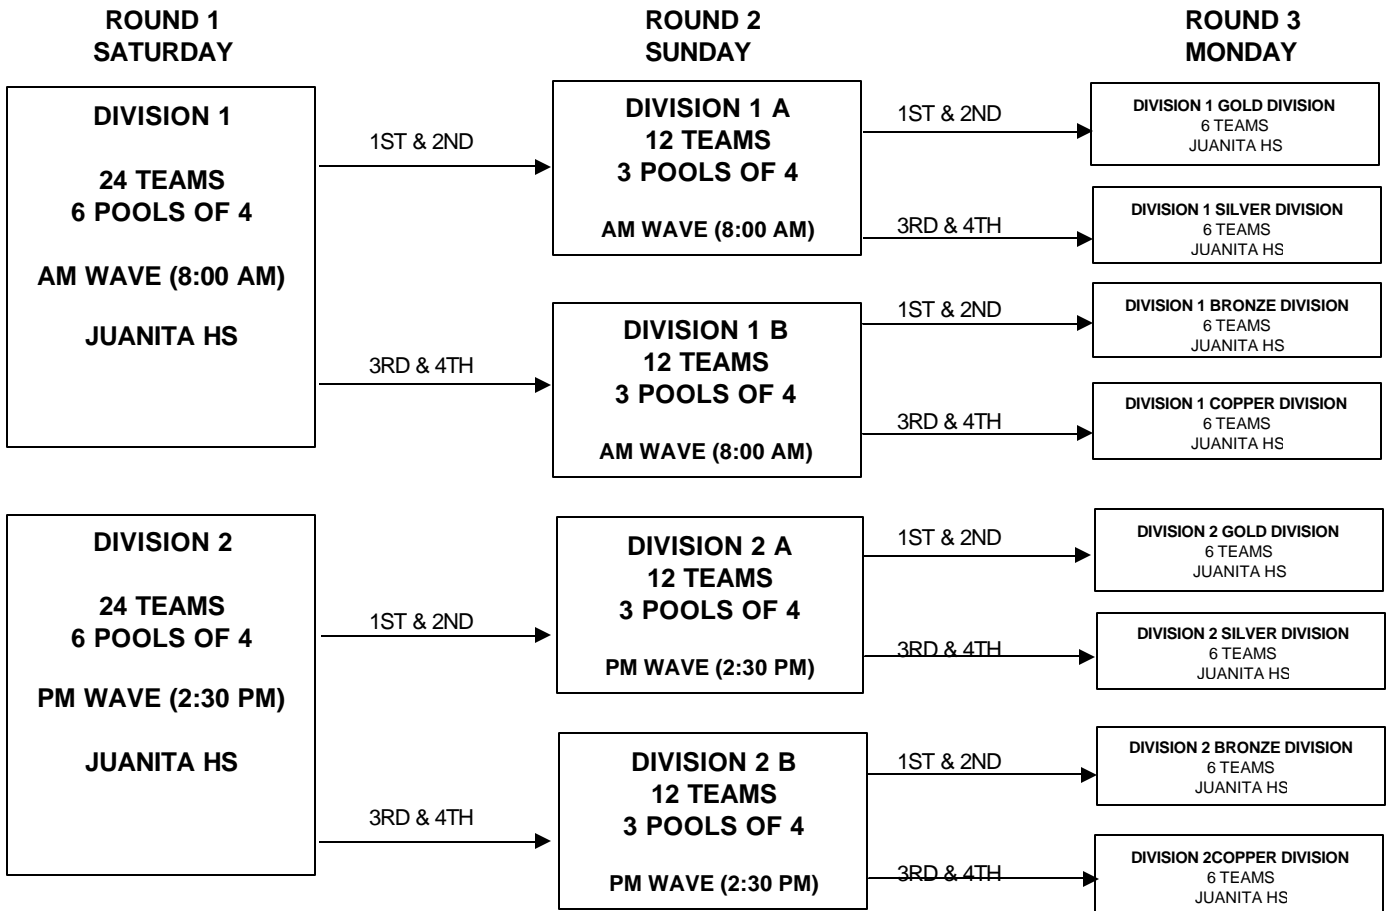

2005 Adidas NW Juniors President's Day Weekend Tournament

16 UNDER TOURNAMENT

2005 Adidas NW Juniors President's Day Weekend Tournament

16 UNDER DIVISION 1 TOURNAMENT SATURDAY POOLS

DIVISION 1 – AM WAVE

POOL SEED	Juanita HS CT 1 Pool A	Juanita HS CT 2 Pool B	Juanita HS CT 3 Pool C
1	Webfoot 16 Gold	WVBA 16 Black	Team Yakima 16 Gold
2	Coquitlam Ducks	M.A.C Black	Webfoot 16 Silver
3	Athena 16 Alpha	Puget Sound 16 Silver	NW Juniors 16 Storm
4	Puget Sound 15 Gold	Greater Col. 16 Black	Lakeside 16 Blue

POOL SEED	Juanita HS CT 4 Pool D	Juanita HS CT 5 Pool E	Juanita HS CT 6 Pool F
1	Nike NW 15 Air Max	Lakeside 16 Gold	Puget Sound 16 Gold
2	Spokane Sky Heat	Rain City Cyclone	SW Metro Thunder
3	WVBA 15 Black	Salem Ryan	WVBA 16 Red
4	Greater Col. 16 Blue	Northshore 15 Black	Salem McKenzie

16 UNDER DIVISION 1 TOURNAMENT POOL PLACING FOR ROUND 2 SUNDAY

DIVISION 1 A

POOL AA Juanita HS CT 1	POOL BB Juanita HS CT 2	POOL CC Juanita HS CT 3
5. 1st A, Webfoot 16 Gold	5. 1st B, WVBA 16 Black	5. 1st C, Team Yakima 16 Gold
6. 1st F, Puget Sound 16 Gold	6. 1st E, Rain City 16 Cyclone	6. 1st D, WVBA 15 Black
7. 2nd E, Salem Ryan	7. 2nd D, Nike NW 15 Air Max	7. 2nd F, SW Metro Thunder
8. 2nd B, M.A.C. Black	8. 2nd C, Lakeside 16 Blue	8. 2nd A, Puget Sound 15 Gold

DIVISION 1 B

POOL DD Juanita HS CT 4	POOL EE Juanita HS CT 5	POOL FF Juanita HS CT 6
5. 3rd A, Coquitlam Ducks	6. 3rd B, Puget Sound 16 Silver	5. 3rd C, Webfoot 16 Silver
6. 3rd F, WVBA 16 Red	7. 3rd E, Lakeside 16 Gold	6. 3rd D, Greater Col. 16 Blue
7. 4th E, Northshore 15 Black	8. 4th D, Spokane Sky Heat	7. 4th F, Salem McKenzie
8. 4th B, Greater Col. 16 Black	9. 4th C, NW Juniors 16 Storm	8. 4th A, Athena 16 Alpha