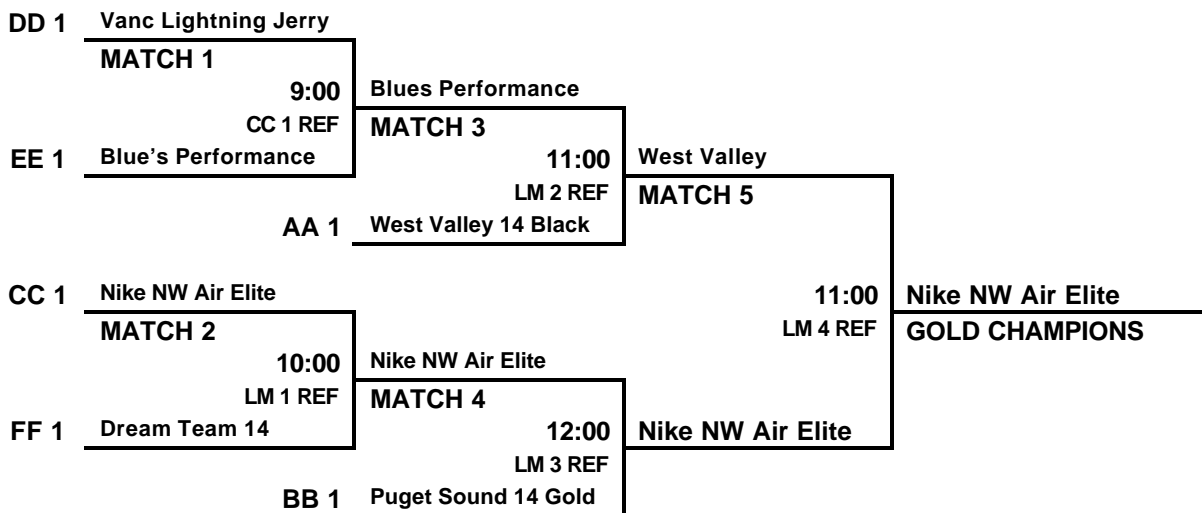

2005 Adidas NW Juniors President's Day Weekend Tournament

SUNDAY POOLS – PM WAVE

DIVISION 1

POOL AA KENTWOOD HS CT 1	POOL BB KENTWOOD HS CT 2	POOL CC KENTWOOD HS CT 3
13. 1st A, West Valley 14 Black	13. 1st B, Puget Sound 14 Gold	1. 1st C, Nike NW Air Elite
14. 2nd G, G Town 14 Black	14. 2nd H, Spokane Sky Tsunami	2. 2nd I, Northshore Black
15. 2nd F, Lakeside Gold	15. 2nd E, Nike NW 13 Force	3. 2nd D, Mt. Hood 14 Black
16. 3rd E, Athena Beta	16. 3rd F, Salem Julie	4. 3rd C, Greater Columbia 14 Black

POOL DD KENTWOOD HS CT 4	POOL EE HIGHLINE CC CT 1	POOL FF HIGHLINE CC CT 3
1. 1st D, Vanc Lightning Jerry	1. 1st E, WVBA 14 Black	1. 1st F, Dream Team 14
2. 1st I, GARA 14	2. 1st H, Blues Performance 14	2. 1st G, Nike NW Air Max
3. 2nd C, SW Metro Ice	3. 2nd B, Athena Alpha 14	3. 2nd A, PS 13 Gold
4. 3rd D, G-Town 14 Crimson	4. 3rd A, Mt Hood Red	4. 3rd B, Greater Col 13 Blue

DIVISION 2

POOL GG HIGHLINE CC CT 2	POOL HH HIGHLINE CC CT 4	POOL II HIGHLINE CC CT 5 & 6
1. 3rd G, NW Juniors Storm	1. 3rd H, Vanc Lightning Donica	1. 3rd I, Lakeside Blue
2. 4th H, Lakeside White 14	2. 4th I, Blues Power 14	2. 4th G, Greater Col Red
3. 4th F, WVBA 13 Black	3. 4th E, Salem Batlans	3. 4th D, Salem Angela
4. 4th A, Vancouver Melissa	4. 4th B, Dream Team 13 Red	4. 4th C, SFY 14
		5. 5th I, Dream Team 13 Blue

14 UNDER PLAYOFFS

GOLD DIVISION – KENTWOOD HIGH SCHOOL, COURT 5