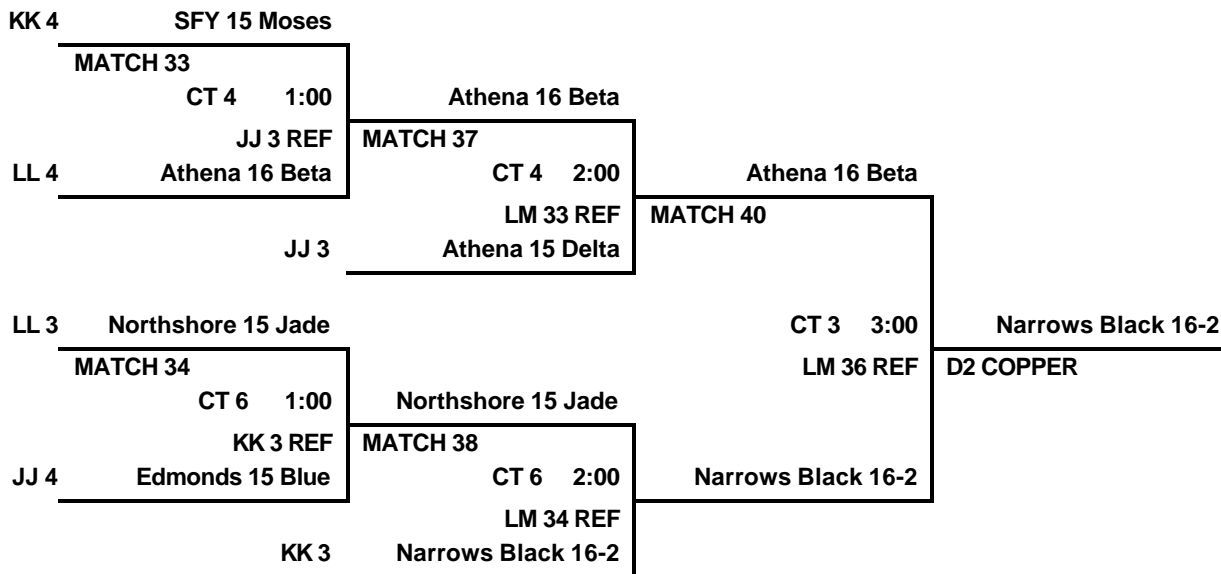

DIVISION 1 COPPER

DIVISION 2 GOLD

DIVISION 2 SILVER

2005 Adidas NW Juniors President's Day Weekend Tournament

16 UNDER TOURNAMENT PLAYOFFS

DIVISION 2 BRONZE

DIVISION 2 COPPER

2005 Adidas NW Juniors President's Day Weekend Tournament

14 UNDER TOURNAMENT

SATURDAY POOLS – PM WAVE

POOL SEED	Kentwood HS CT 1 Pool A	Kentwood HS CT 2 Pool B	Kentwood HS CT 3 Pool C	Kentwood HS CT 4 Pool D
1	West Valley 14 Black	Puget Sound 14 Gold	Nike NW 14 Air Elite	Mt. Hood 14 Black
2	Puget Sound 13 Gold	Athena 14 Alpha	Greater Col. 14 Black	Vancouver Lightning Jerry
3	Mt. Hood Red	Greater Col. 14 Blue	SFY 14's	Salem Angela
4	Vanc. Lightning Melissa	Dream Team 13 Red	SW Metro Ice	G-Town 14 Crimson

POOL SEED	Highline CC CT 1 Pool E	Highline CC CT 2 Pool F	Highline CC CT 3 Pool G	Highline CC CT 4 Pool H	Highline CC CT 5/6 Pool I
1	WVBA 14 Black	UP Dream Team 14's	Nike NW 13 Air Max	Blues 14 Performance	Northshore 14 Black
2	Nike NW 13 Force	Salem Julie	G-Town 14 Black	Vanc. Lightning Donica	Lakeside 14 Blue
3	Athena 14 Beta	Lakeside 14 Gold	Greater Col. 14 Red	Lakeside 14 White	Blues 14 Power
4	Salem Batlans	WVBA 13 Black	NW Juniors 14 Storm	Spokane Sky Tsunami	GARA 14's
5					Dream Team 13 Blue