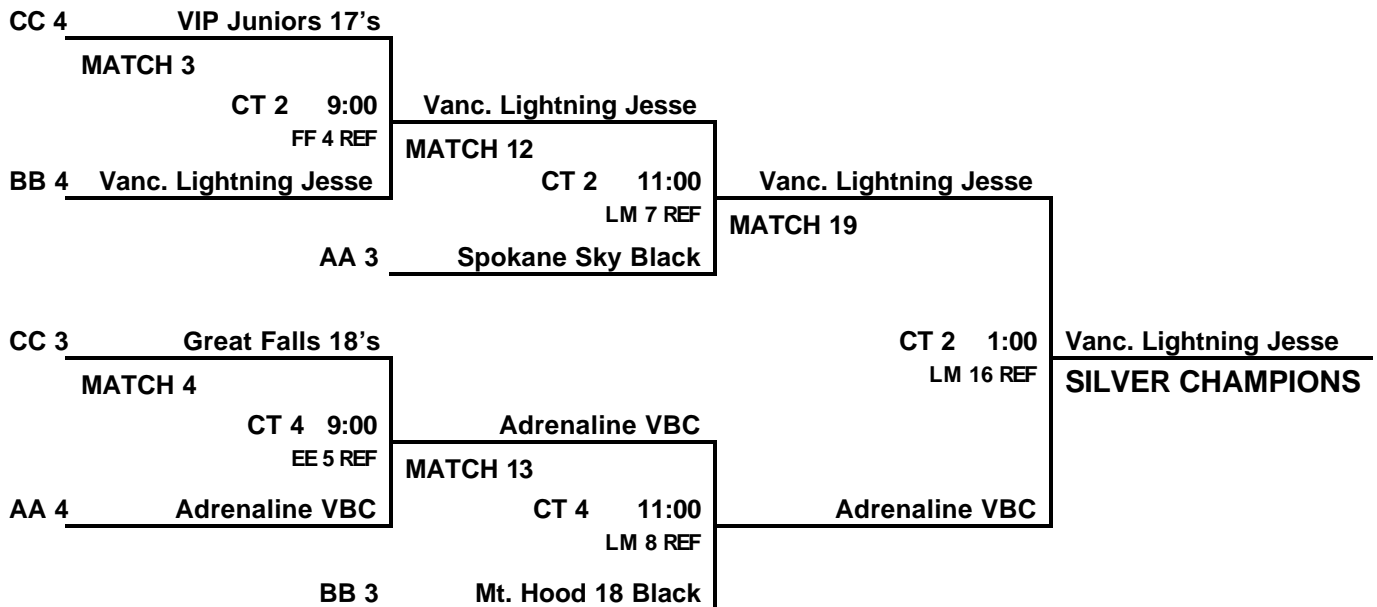

SILVER DIVISION