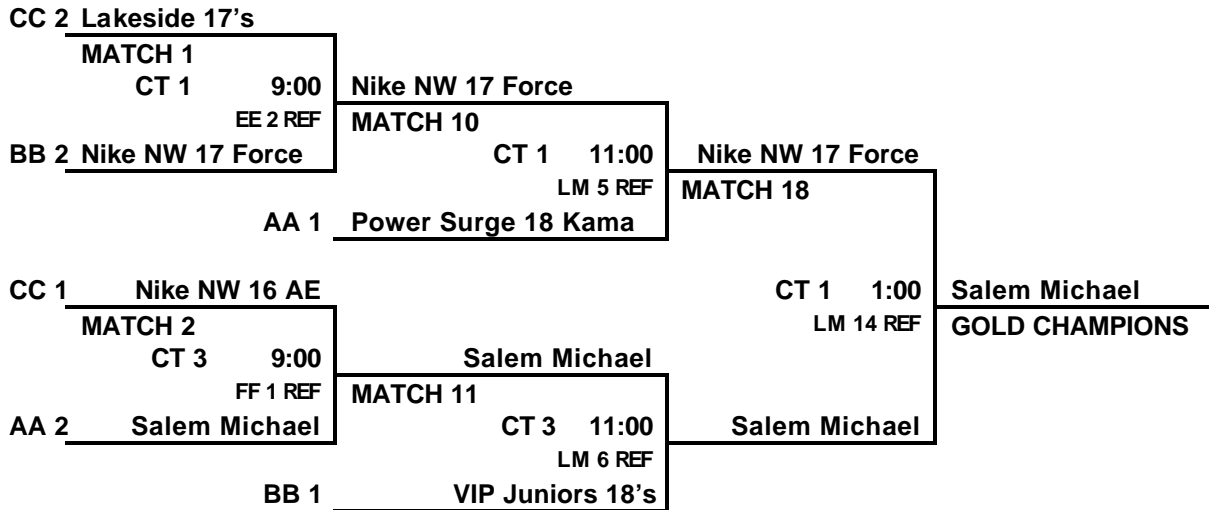

2005 Adidas NW Juniors President's Day Weekend Tournament

18 UNDER TOURNAMENT

DIVISION 1 PLAYOFFS – KENTWOOD HIGH SCHOOL

GOLD DIVISION