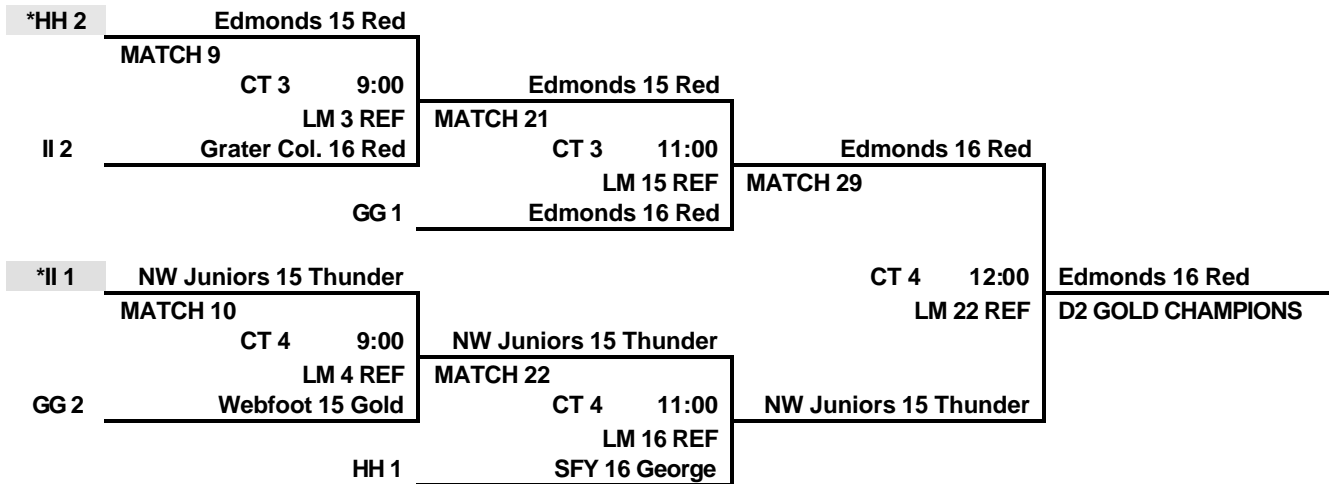

DIVISION 2 GOLD