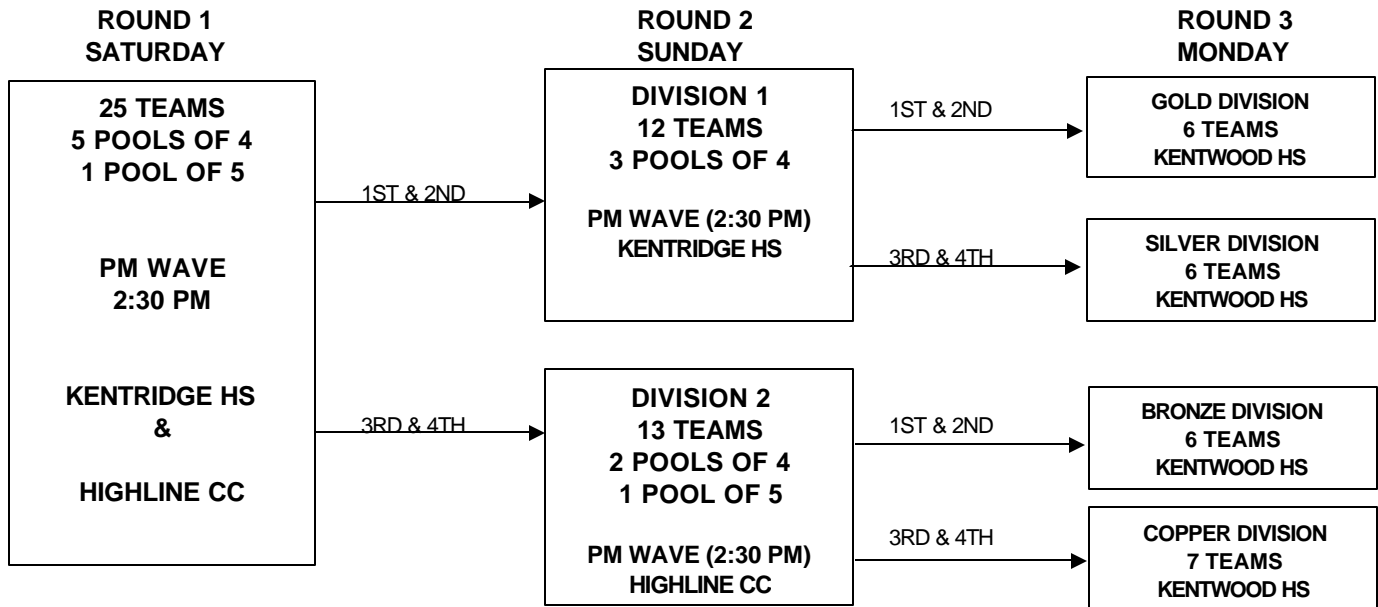

2005 Adidas NW Juniors President's Day Weekend Tournament

18 UNDER TOURNAMENT

SATURDAY POOLS – PM WAVE

POOL SEED	Kentwood HS CT 1 Pool A	Kentwood HS CT 2 Pool B	Kentwood HS CT 3 Pool C
1	Salem Michael	Adrenaline VBC	VIP Juniors 18's
2	G-Town 18's	Mt. Hood 18 Black	Nike NW 16 Air Elite
3	VIP Juniors 17's	Salem Karla	Power Surge 17 Jason
4	Athena 18 Beta	Ichiban 17's	SVU The Darkside

POOL SEED	Kentwood HS CT 4 Pool D	Highline College CT 6 Pool E	Highline College CT 4/5 Pool F
1	Lakeside 17's	Power Surge 18 Kama	Spokane Sky Black
2	Rain City Monsoon	Nike NW 17 Force	Webfoot Green
3	Vancouver Lightning Jesse	Cascade (Yakima)18's	Great Falls 18's
4	Peninsula TT Hurricanes	Juanita 17's	Alpine Attack
5			SFY 17 Gene