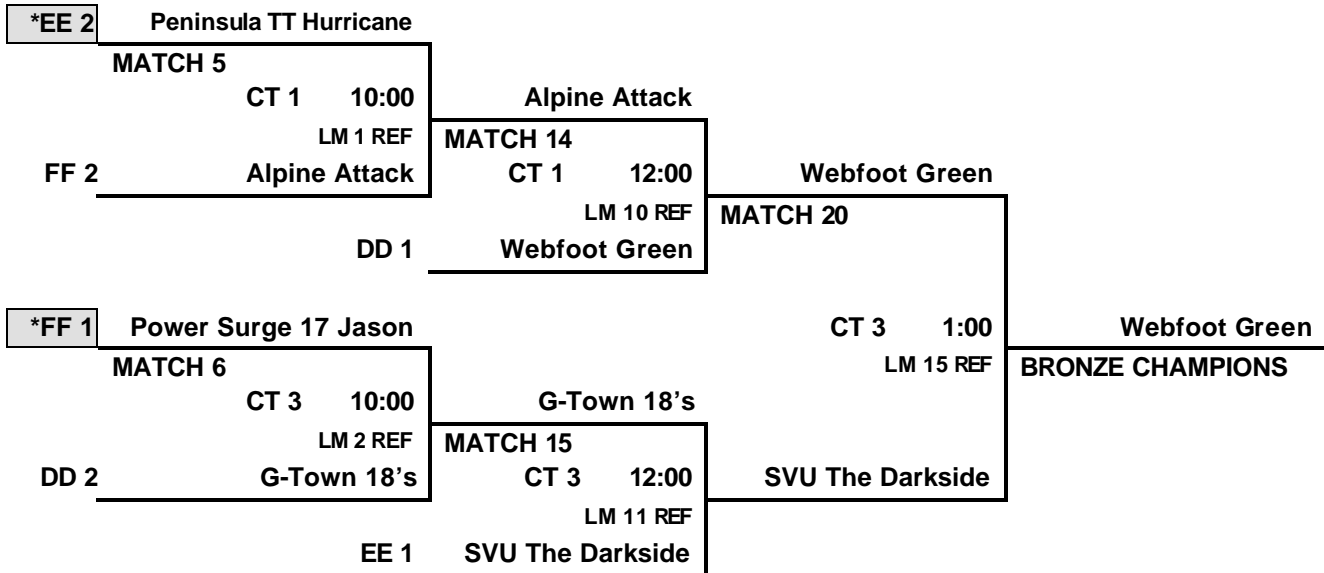

2005 Adidas NW Juniors President's Day Weekend Tournament

18 UNDER TOURNAMENT

DIVISION 2 PLAYOFFS -- KENTWOOD HIGH SCHOOL

FLIGHT 1