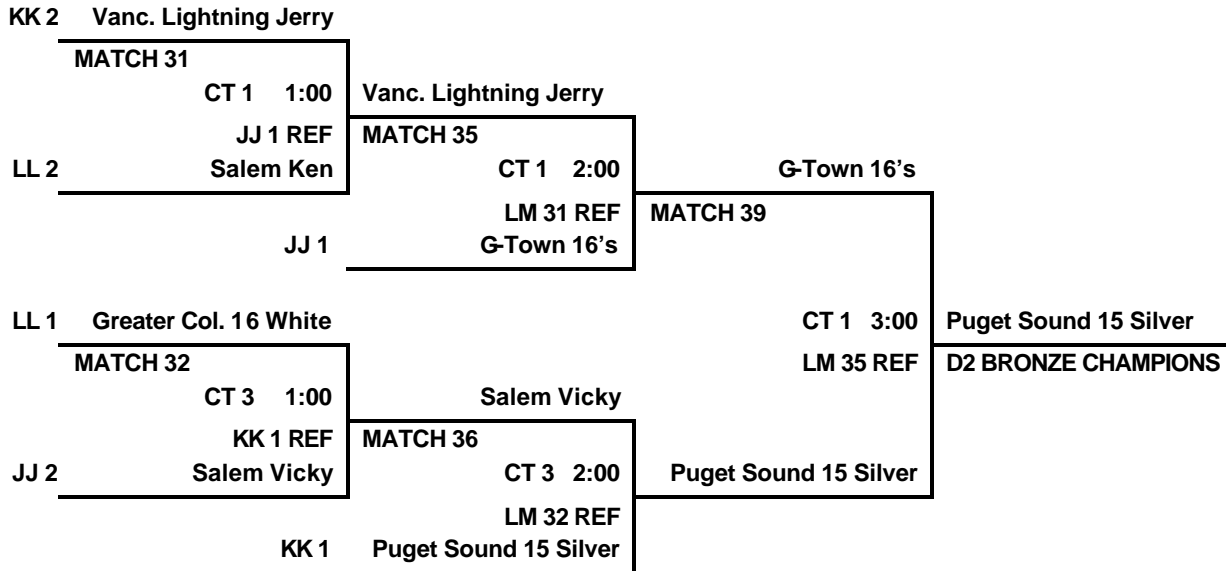

DIVISION 1 COPPER

DIVISION 2 GOLD

DIVISION 2 SILVER

2005 Adidas NW Juniors President's Day Weekend Tournament

16 UNDER TOURNAMENT PLAYOFFS

DIVISION 2 BRONZE

DIVISION 2 COPPER

2005 Adidas NW Juniors President's Day Weekend Tournament

14 UNDER TOURNAMENT

SATURDAY POOLS – PM WAVE

POOL SEED	Kentwood HS CT 1 Pool A	Kentwood HS CT 2 Pool B	Kentwood HS CT 3 Pool C	Kentwood HS CT 4 Pool D
1	West Valley 14 Black	Puget Sound 14 Gold	Nike NW 14 Air Elite	Mt. Hood 14 Black
2	Puget Sound 13 Gold	Athena 14 Alpha	Greater Col. 14 Black	Vancouver Lightning Jerry
3	Mt. Hood Red	Greater Col. 14 Blue	SFY 14's	Salem Angela
4	Vanc. Lightning Melissa	Dream Team 13 Red	SW Metro Ice	G-Town 14 Crimson