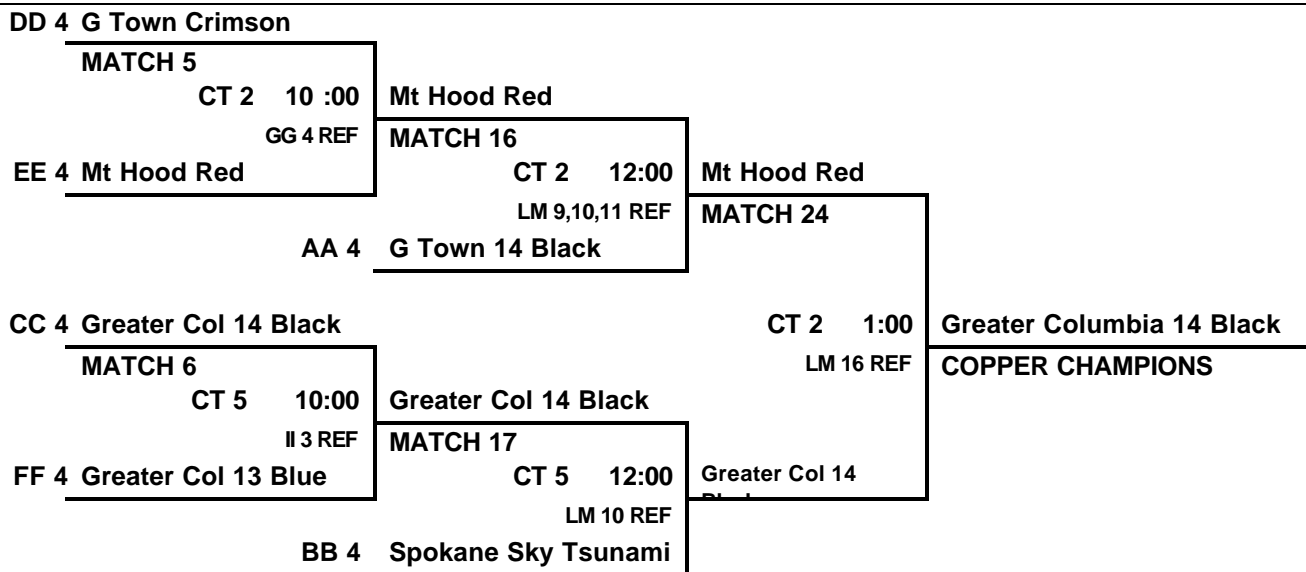

COPPER DIVISION