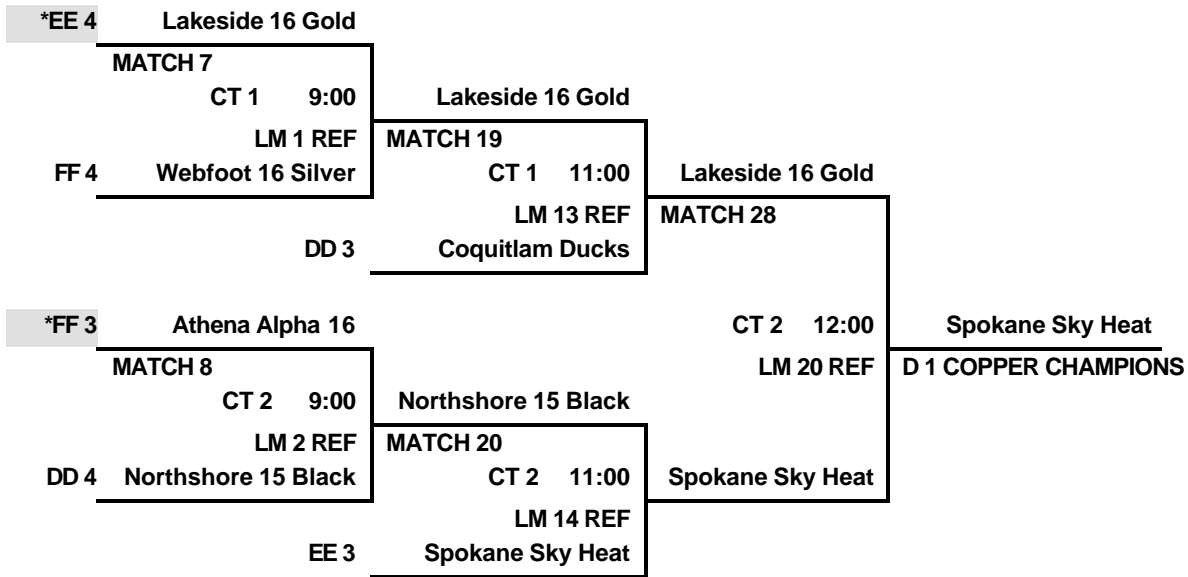

2005 Adidas NW Juniors President's Day Weekend Tournament 16 UNDER TOURNAMENT PLAYOFFS

DIVISION 1 COPPER