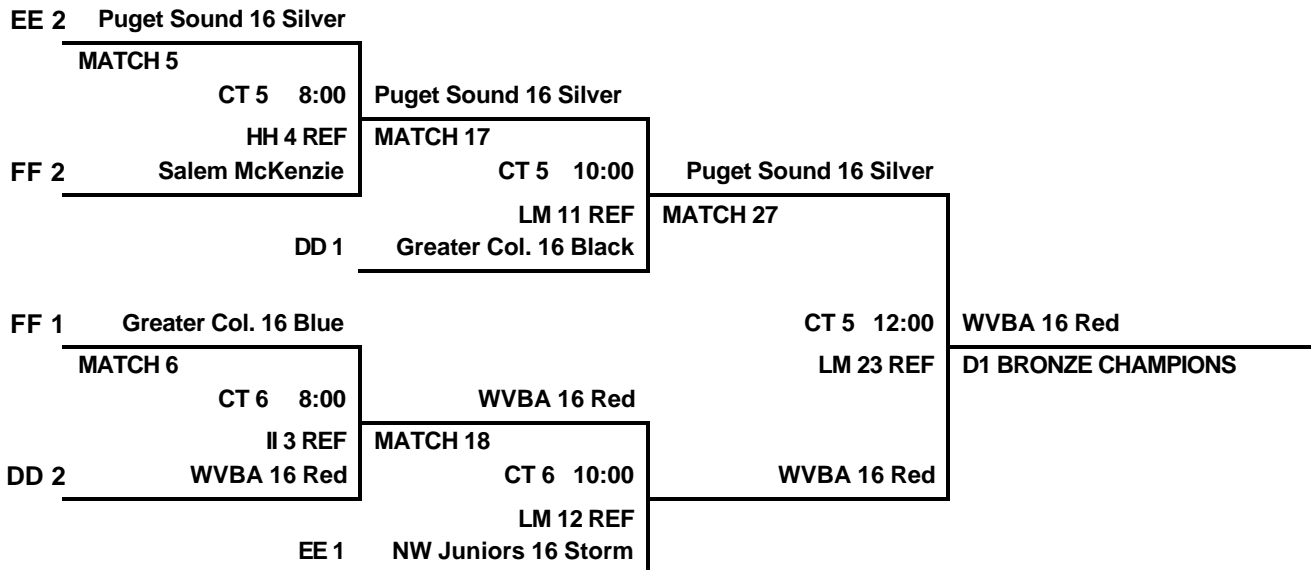

DIVISION 2 B

POOL JJ Juanita HS CT 4	POOL KK Juanita HS CT 5	POOL LL Juanita HS CT 6
9. 3rd A, G-Town 16's	10. 3rd B, Puget Sound 15 Silver	9. 3rd C, Greater Col 16 White
10. 3rd F, Athena 15 Delta	11. 3rd E, Vanc Lightning Jerry	10. 3rd D, Athena 16 Beta
11. 4th E, Edmonds 15 Blue	12. 4th D, Narrows Black 16-2	11. 4th F, Northshore 15 Jade
12. 4th B, Salem Vicky	13. 4th C, SFY 15 Moses	12. 4th A, Salem Ken

2005 Adidas NW Juniors President's Day Weekend Tournament 16 UNDER TOURNAMENT PLAYOFFS

DIVISION 1 GOLD

DIVISION 1 SILVER

DIVISION 1 BRONZE

2005 Adidas NW Juniors President's Day Weekend Tournament 16 UNDER TOURNAMENT PLAYOFFS

DIVISION 1 COPPER

DIVISION 2 GOLD

DIVISION 2 SILVER

2005 Adidas NW Juniors President's Day Weekend Tournament

16 UNDER TOURNAMENT PLAYOFFS

DIVISION 2 BRONZE

DIVISION 2 COPPER

2005 Adidas NW Juniors President's Day Weekend Tournament