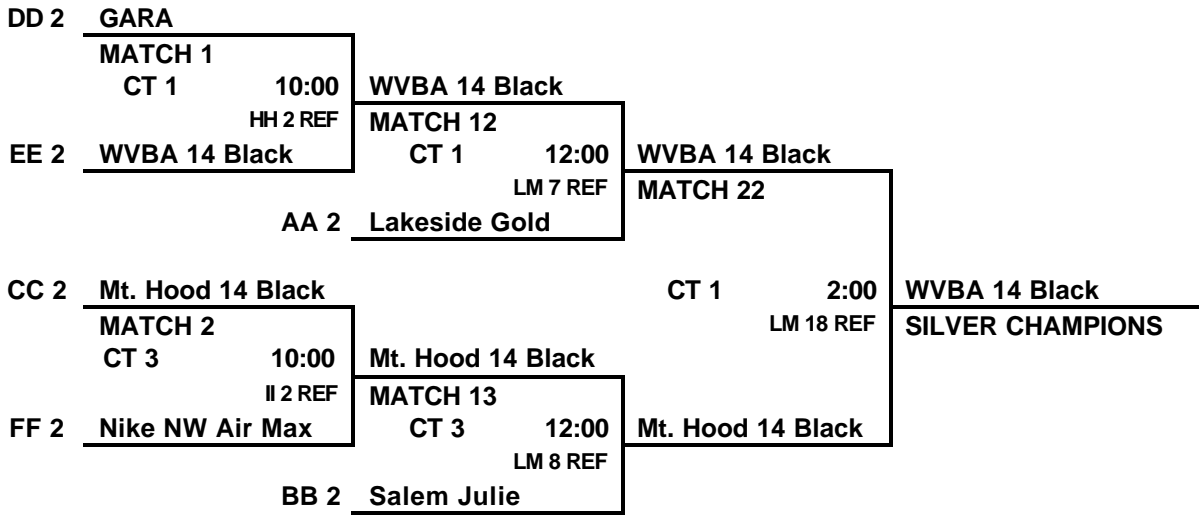

2005 Adidas NW Juniors President's Day Weekend Tournament

14 UNDER PLAYOFFS: HIGHLINE COMMUNITY COLLEGE

SILVER DIVISION