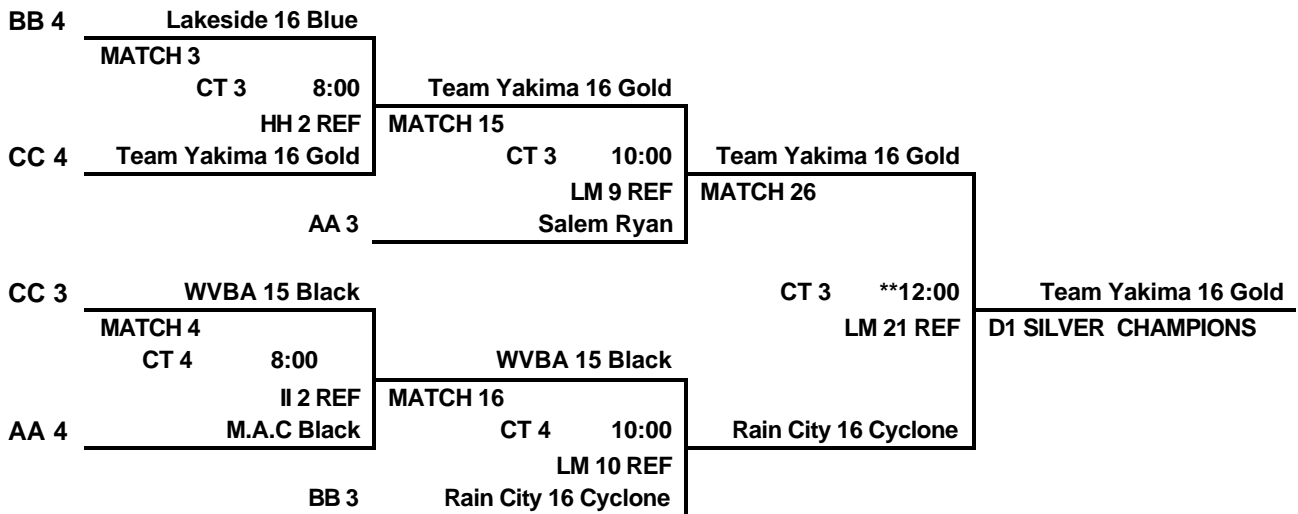

DIVISION 1 SILVER