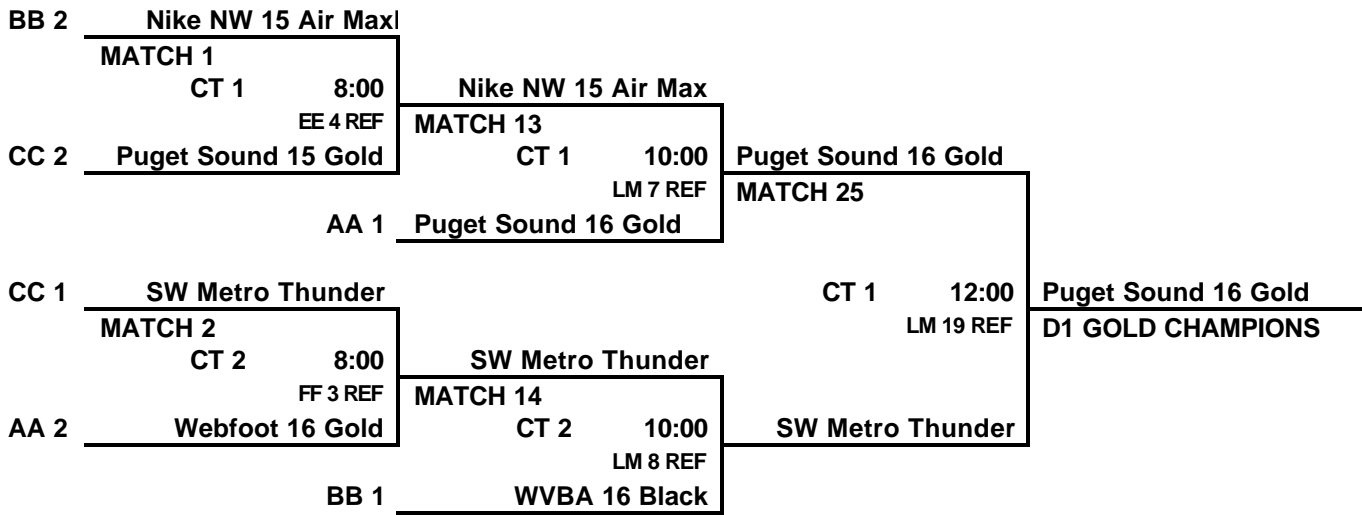

2005 Adidas NW Juniors President's Day Weekend Tournament 16 UNDER TOURNAMENT PLAYOFFS

DIVISION 1 GOLD