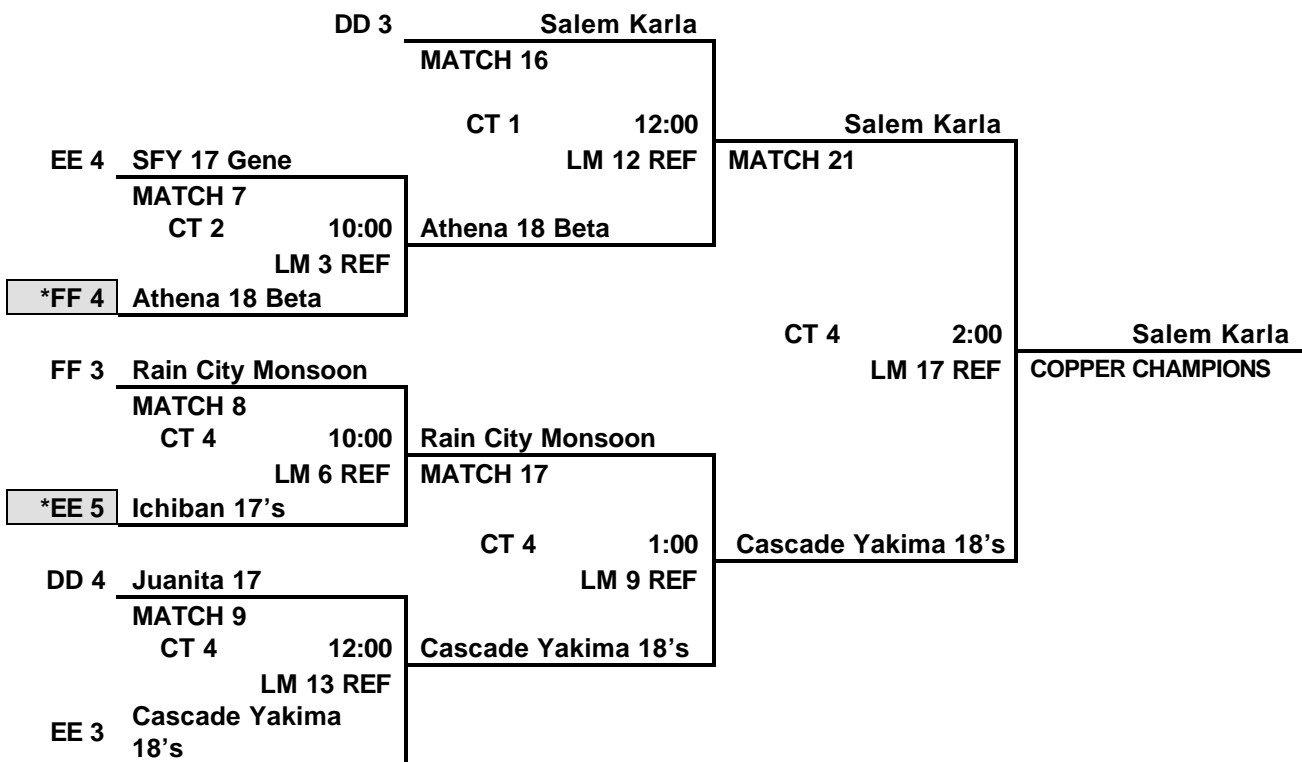

2005 Adidas NW Juniors President's Day Weekend Tournament

18 UNDER TOURNAMENT

DIVISION 2 PLAYOFFS -- KENTWOOD HIGH SCHOOL

FLIGHT 1

FLIGHT 2