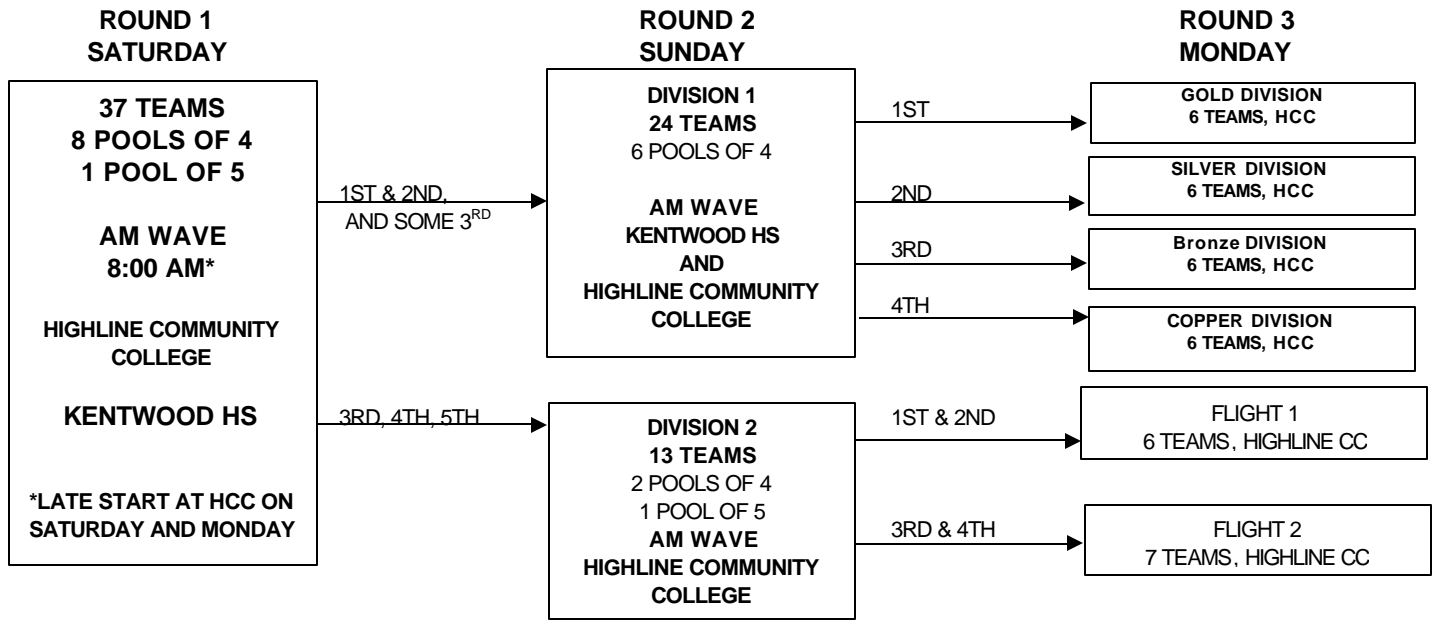

2005 Adidas NW Juniors President's Day Weekend Tournament

14 UNDER TOURNAMENT

SATURDAY POOLS – PM WAVE

POOL SEED	Kentwood HS CT 1 Pool A	Kentwood HS CT 2 Pool B	Kentwood HS CT 3 Pool C	Kentwood HS CT 4 Pool D
1	West Valley 14 Black	Puget Sound 14 Gold	Nike NW 14 Air Elite	Mt. Hood 14 Black
2	Puget Sound 13 Gold	Athena 14 Alpha	Greater Col. 14 Black	Vancouver Lightning Jerry
3	Mt. Hood Red	Greater Col. 14 Blue	SFY 14's	Salem Angela
4	Vanc. Lightning Melissa	Dream Team 13 Red	SW Metro Ice	G-Town 14 Crimson

POOL SEED	Highline CC CT 1 Pool E	Highline CC CT 2 Pool F	Highline CC CT 3 Pool G	Highline CC CT 4 Pool H	Highline CC CT 5/6 Pool I
1	WVBA 14 Black	UP Dream Team 14's	Nike NW 13 Air Max	Blues 14 Performance	Northshore 14 Black
2	Nike NW 13 Force	Salem Julie	G-Town 14 Black	Vanc. Lightning Donica	Lakeside 14 Blue
3	Athena 14 Beta	Lakeside 14 Gold	Greater Col. 14 Red	Lakeside 14 White	Blues 14 Power
4	Salem Batlans	WVBA 13 Black	NW Juniors 14 Storm	Spokane Sky Tsunami	GARA 14's
5					Dream Team 13 Blue